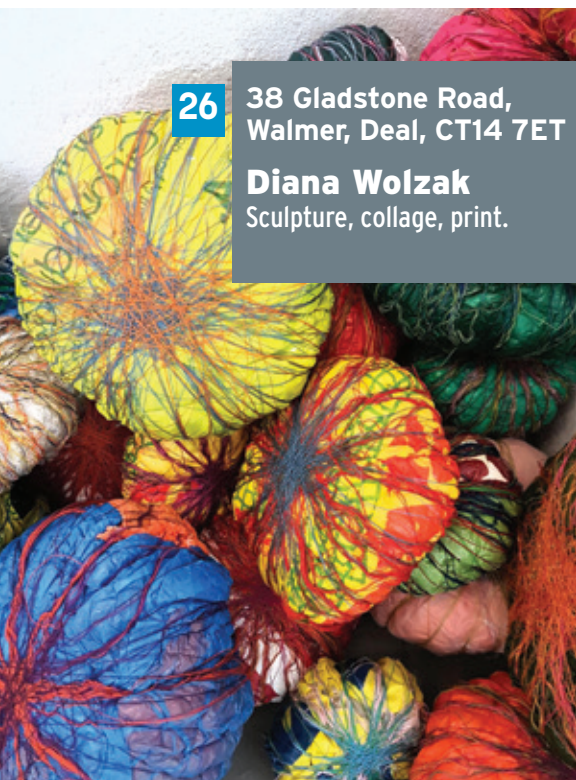

Diana Wolzak

Sculpture, collage, print.

I am a multimedia artist, I make art from everyday objects. My work consists of collage, textile works and prints. Colour, texture and form are central to my working process.