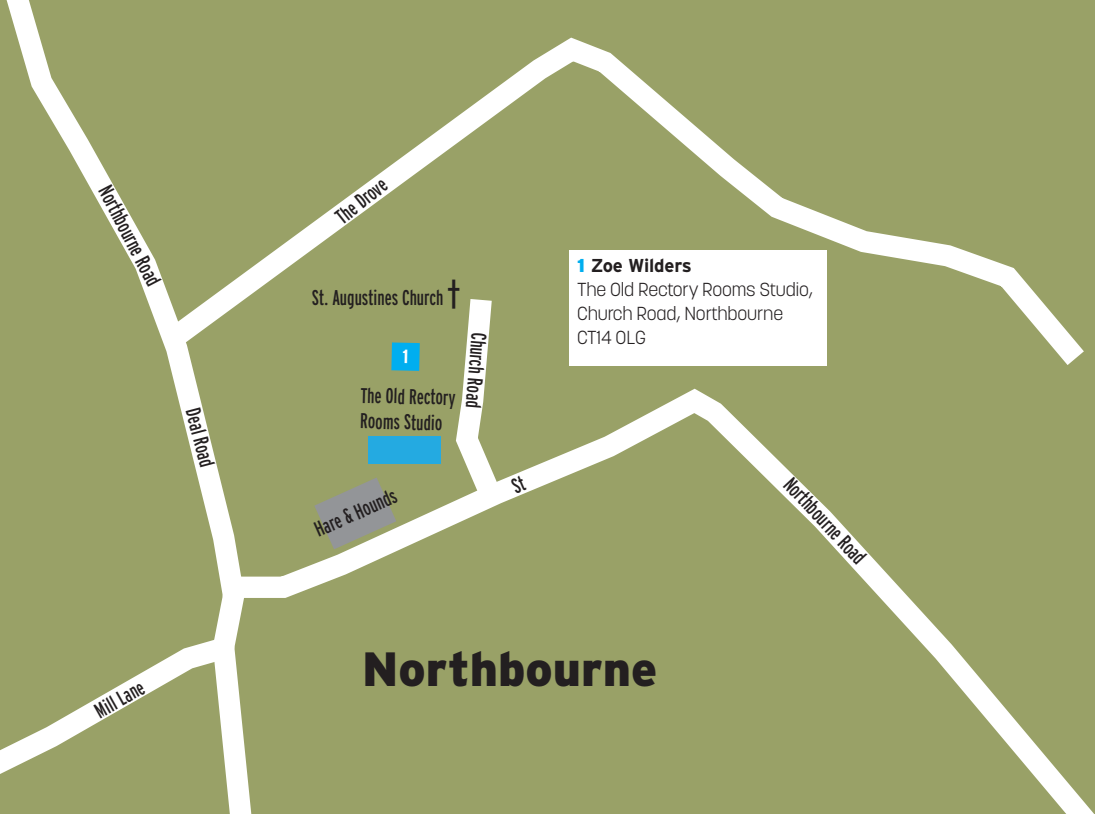

Welcome to Open Studios Art Trail 2023

www.dontwalkwalkgallery.com

“Deal Gallery is a
funky treasure
pod by the sea”

NOEL FIELDING

A TRUELY UNIQUE ARTIST RUN GALLERY
10 VICTORIA ROAD, DEAL, KENT CT14 7AP

1 Zoe Wilders
The Old Rectory Rooms Studio,
Church Road, Northbourne
CT14 0LG